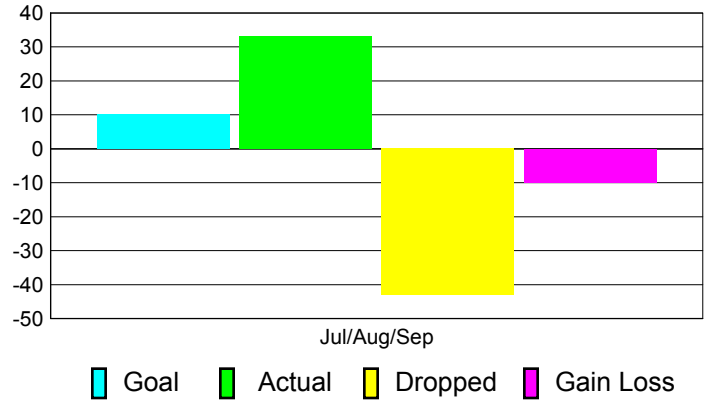

Club Results 2012-2013

Goal, New, Dropped, Gain/Loss

MEMBERSHIP

Membership Results
2012-2013

Membership
2011-2012

| Month | Net Memb Goal | Actual New Memb | Actual Dropped Memb | Gain/Loss of Memb | Gain/Loss of Memb |
|---------------|---------------|-----------------|---------------------|-------------------|-------------------|
| Jul/Aug/Sep | 10 | 33 | -43 | -10 | -25 |
| Totals | 10 | 33 | -43 | -10 | -25 |

Membership Results 2012-2013

Goal, New, Dropped, Gain/Loss

Comparison of Club Gain/Loss

Current Year Compared to the Previous Year

Comparison of Membership Gain/Loss

Current Year Compared to the Previous Year