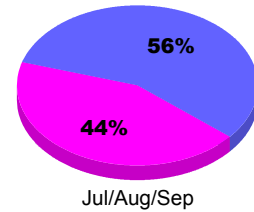

Club Results 2012-2013

Goal, New, Dropped, Gain/Loss

MEMBERSHIP

Membership Results
2012-2013

Membership
2011-2012

| Month | Net Memb Goal | Actual New Memb | Actual Dropped Memb | Gain/Loss of Memb | Gain/Loss of Memb |
|---------------|---------------|-----------------|---------------------|-------------------|-------------------|
| Jul/Aug/Sep | 10 | 33 | -43 | -10 | -25 |
| Totals | 10 | 33 | -43 | -10 | -25 |

Membership Results 2012-2013

Goal, New, Dropped, Gain/Loss

Comparison of Club Gain/Loss

Current Year Compared to the Previous Year

Comparison of Membership Gain/Loss

Current Year Compared to the Previous Year

YTD Status Quo Clubs 2012-2013

Status Quo Clubs Compared to Status Quo Members

Gender Comparison 2012-2013

Male Female